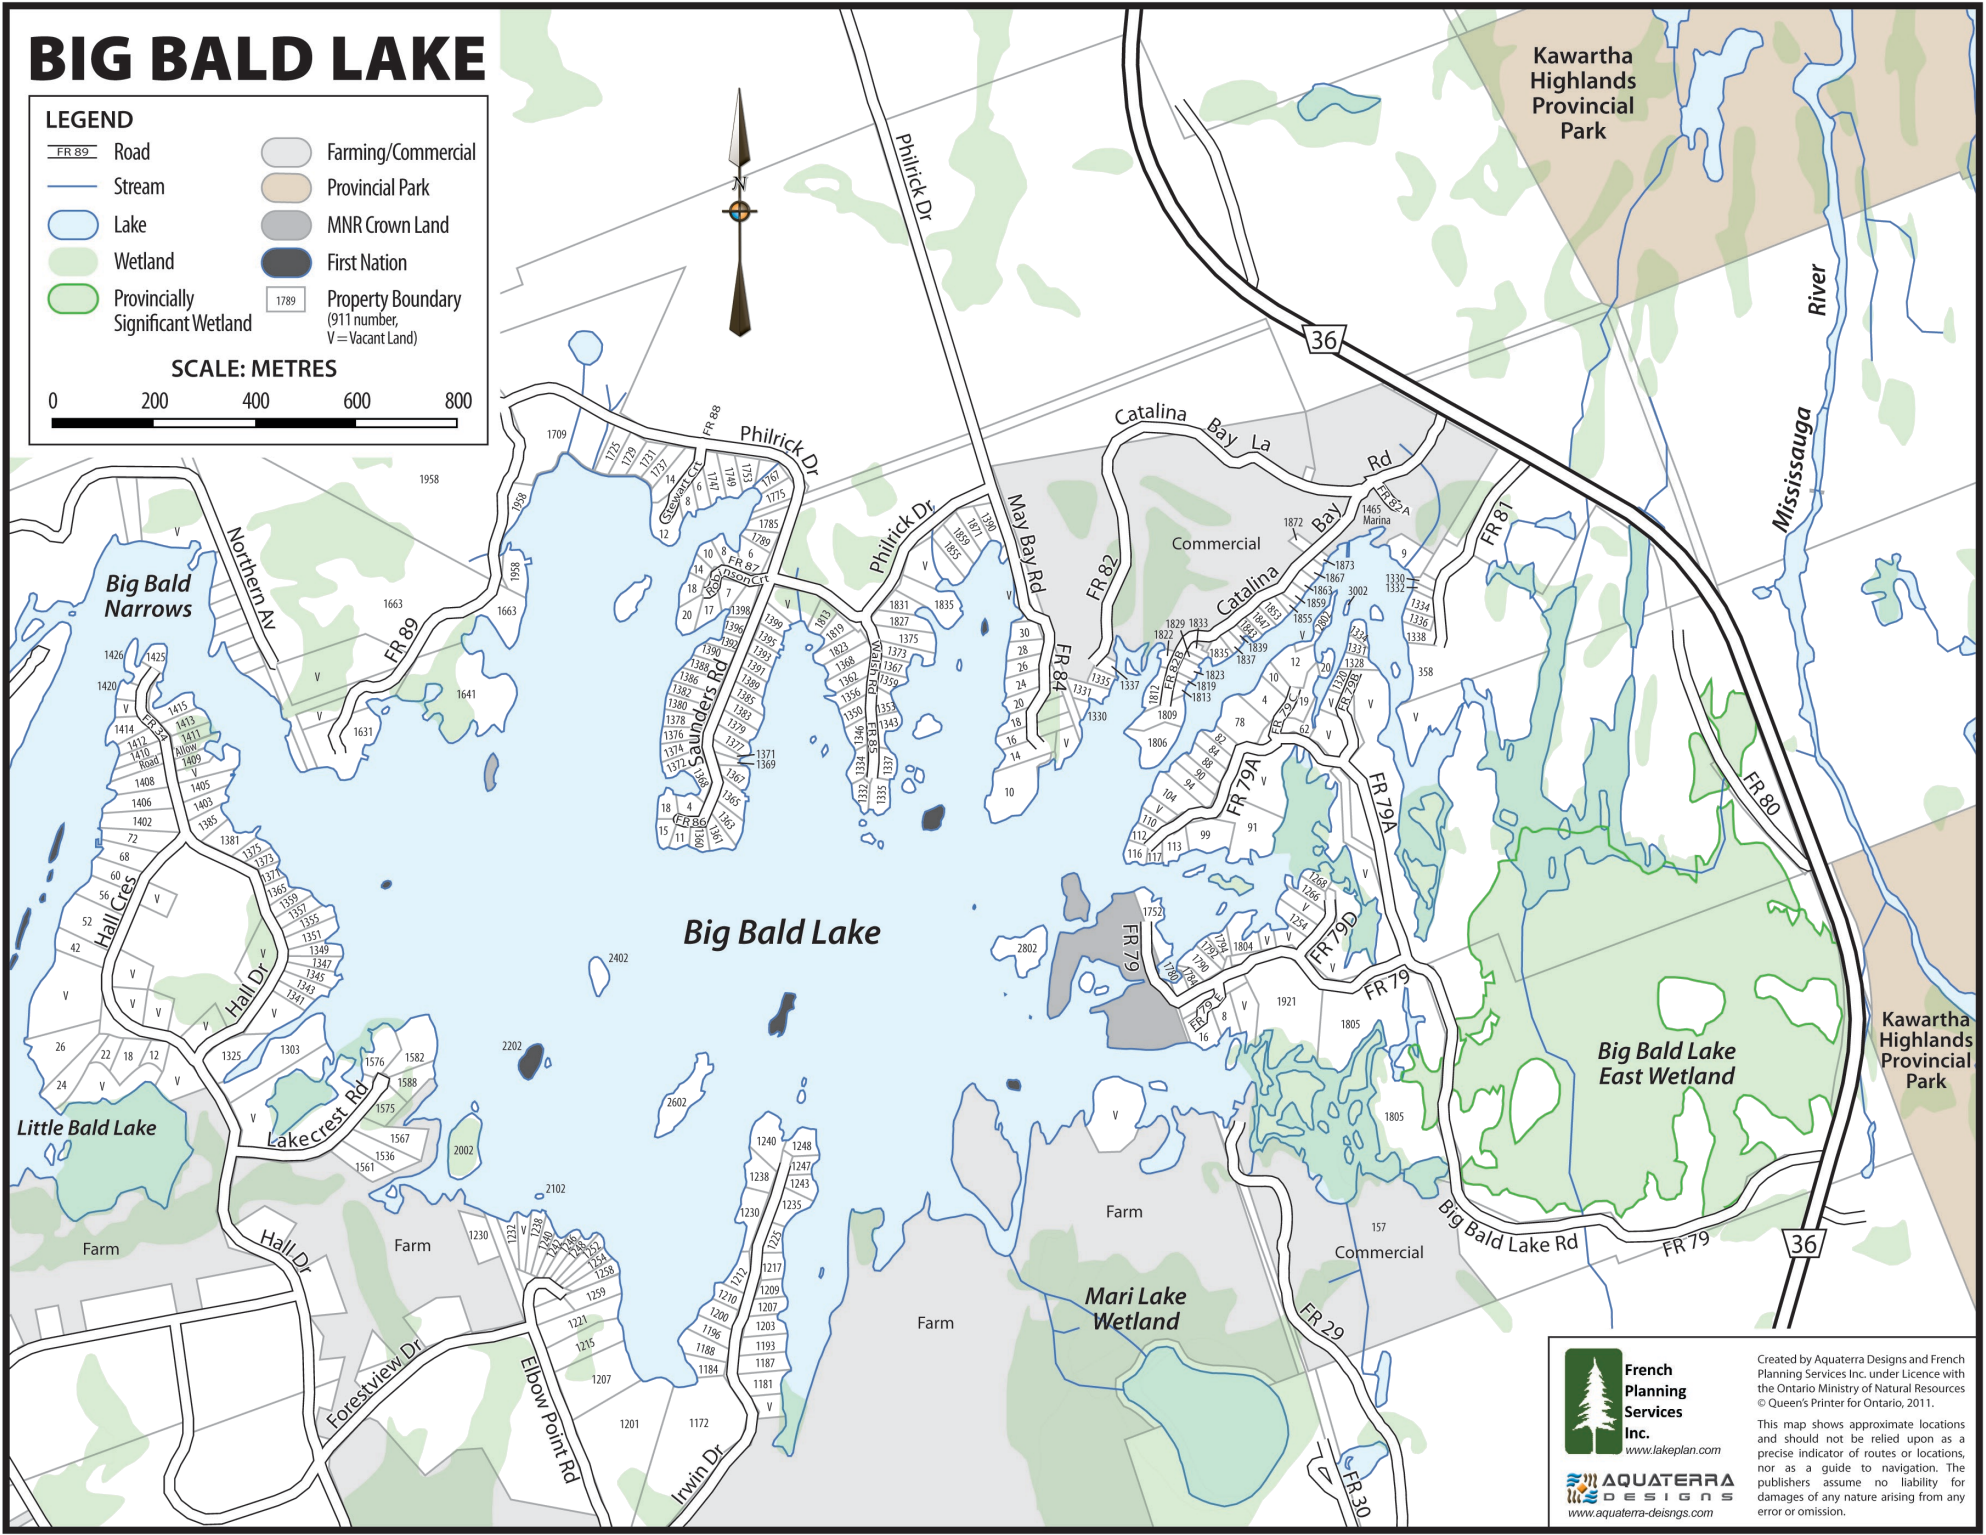

BIG BALD LAKE

LEGEND

- FR 89 Road
- Stream
- Lake
- Wetland
- Provincially Significant Wetland
- Farming/Commercial
- Provincial Park
- MNR Crown Land
- First Nation
- 1789 Property Boundary (911 number, V=Vacant Land)

SCALE: METRES

0 200 400 600 800

French Planning Services Inc.
www.lakeplan.com

AQUATERRA DESIGNS
www.aquaterra-designs.com